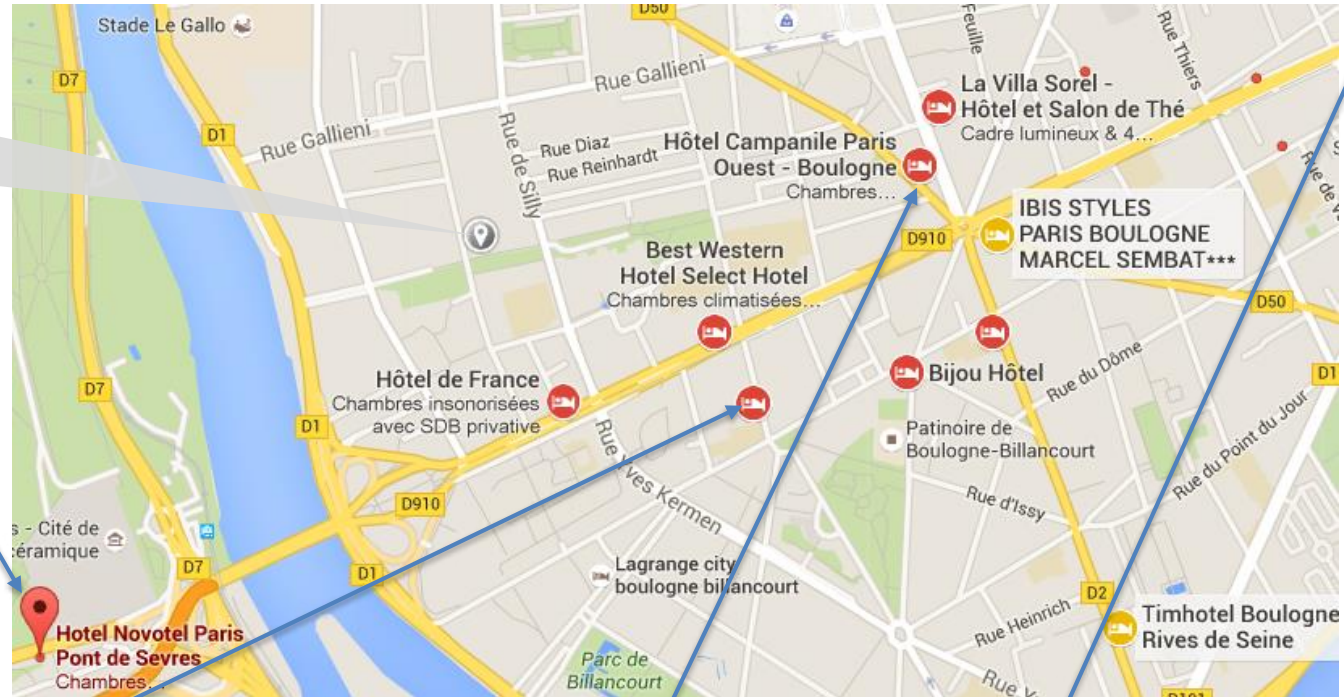

Accommodation

RESA AIRPORT DATA SYSTEMS
Le Bellevue
95 Bis – 97 rue de Bellevue
92100 Boulogne-Billancourt
☎ - +33 (0)2 51 24 71 00
✉ - certification@resa.fr

NOVOTEL PARIS PONT DE SEVRES****

- ≡ 11-13 Grande Rue, 92310 Sèvres
- ≡ Tel : +33 1 46 23 20 00
- ≡ H1979@accor.com
- ≡ <http://www.novotel.com/fr/hotel-1979-novotel-paris-pont-de-sevres/index.shtml>
- ≡ 20 min walking (1,5 km) or 10 min by taxi

IBIS BOULOGNE BILLANCOURT***

- ≡ 12 Rue de la Ferme, 92100 Boulogne Billancourt
- ≡ Tel : +33 1 46 21 08 08
- ≡ H6245@accor.com
- ≡ <http://www.accorhotels.com/fr/hotel-6245-ibis-paris-boulogne-billancourt/index.shtml>
- ≡ 10 min walking (800 m)

CAMPANILE PARIS OUEST BOULOGNE**

- ≡ 5 rue Carnot, 92100 Boulogne Billancourt
- ≡ Tel : +33 1 48 25 22 51
- ≡ boulogne@campanile.fr
- ≡ <http://www.campanile.com/fr/hotels/campanile-paris-ouest-boulogne?utm_source=google&utm_medium=maps&utm_content=FRA22088&utm_campaign=Campanile>
- ≡ 11 min walking (850 m)

APPARTHOTEL MERCURE PARIS BOULOGNE****

- ≡ 63 Place René Clair, 92100 Boulogne Billancourt
- ≡ Tel : +33 1 48 25 22 51
- ≡ H6243-re@accor.com
- ≡ <http://www.mercure.com/fr/hotel-6243-apparthotel-mercure-paris-boulogne/index.shtml>
- ≡ 26 min walking (2,1 km) or 15 min by taxi
- ≡ By subway, **line 9** "Porte de Saint-Cloud" towards "Pont de Sèvres" (23 min)