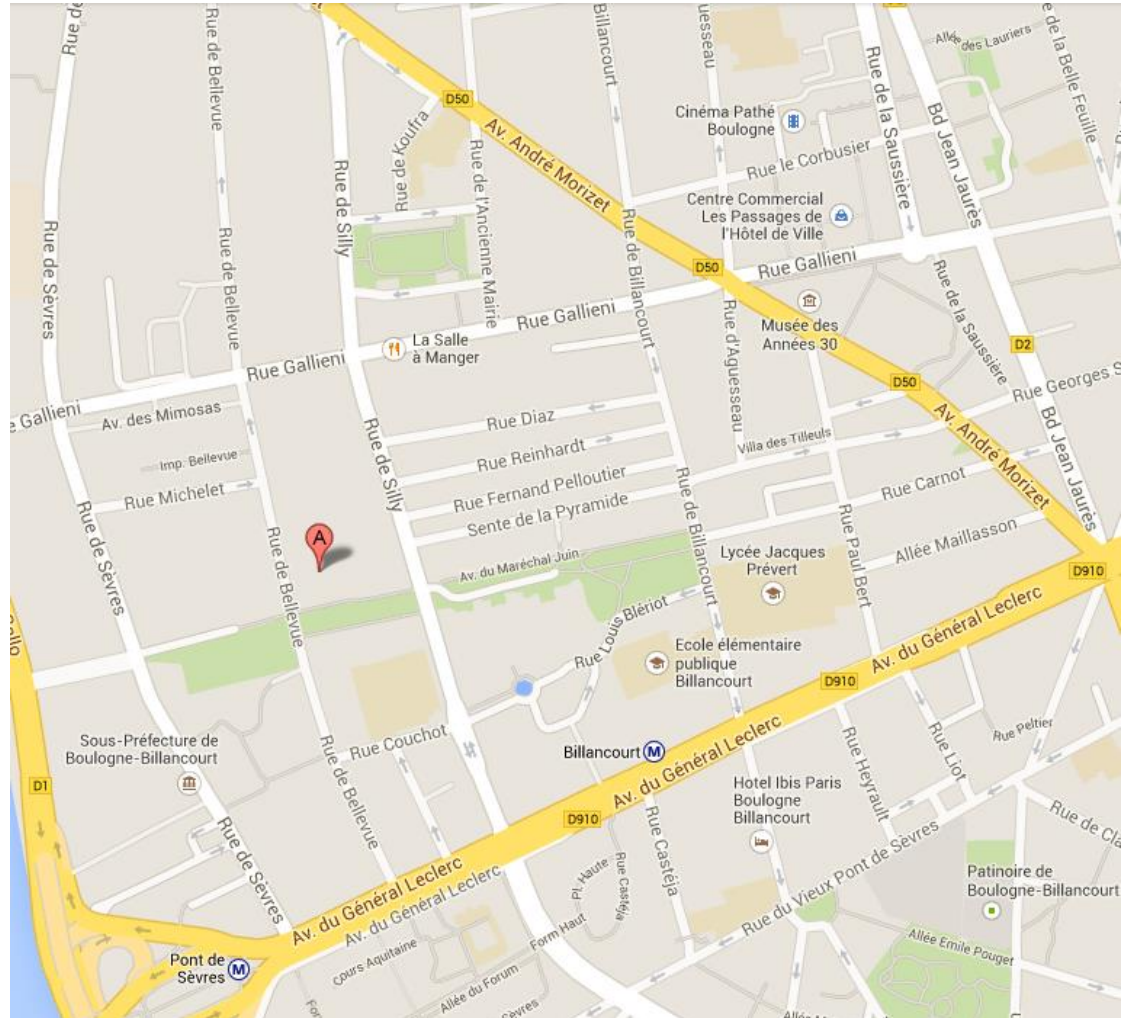

Access map

SUBWAY:

- ≡ Take **line 9** towards Pont de Sèvres
- ≡ Get off **Pont de Sèvres station**
- ≡ Take exit **“Rue de Bellevue”**
- ≡ Turn left **“Rue de Bellevue”** (Darty shop at the corner)
- ≡ Walk till n° **95 Bis - 97**

FROM CDG AIRPORT BY PUBLIC TRANSPORTATION

- ≡ From Terminal **1, 2 (ABCDEF)**
- ≡ Take **“Les Cars Air France”** and stop at **“Gare Montparnasse”**
- ≡ Enter inside the train station and take the subway **line 6** towards **“Charles de Gaulle – Etoile”**
- ≡ Get off at **“Trocadéro”** and take **line 9** towards **Pont de Sèvres**
- ≡ From Terminal **1, 2 (A, C, D, E, F)** and **3**
- ≡ Take **“Roissy Bus”** and get off at **“Opéra”**
- ≡ Walk to **“Havre-Caumartin”** station (500m) and take **line 9** towards **“Pont de Sèvres”**. Get off at **“Pont de Sèvres”** station.

CAR BY BELTWAY:

- ≡ **GPS information** : 48° 50' 0.68" N / 2° 13' 40" E
- ≡ Take exit **Porte de Saint-Cloud**
- ≡ Follow « **Avenue Edouard Vaillant** » becoming « **Avenue du Général Leclerc** »
- ≡ Turn right « **Rue de Bellevue** » (Darty shop at the corner)
- ≡ Drive till n° **95 Bis – 97**
- ≡ **Parking VINCI Pont de Sèvres** available 82 rue de Sèvres